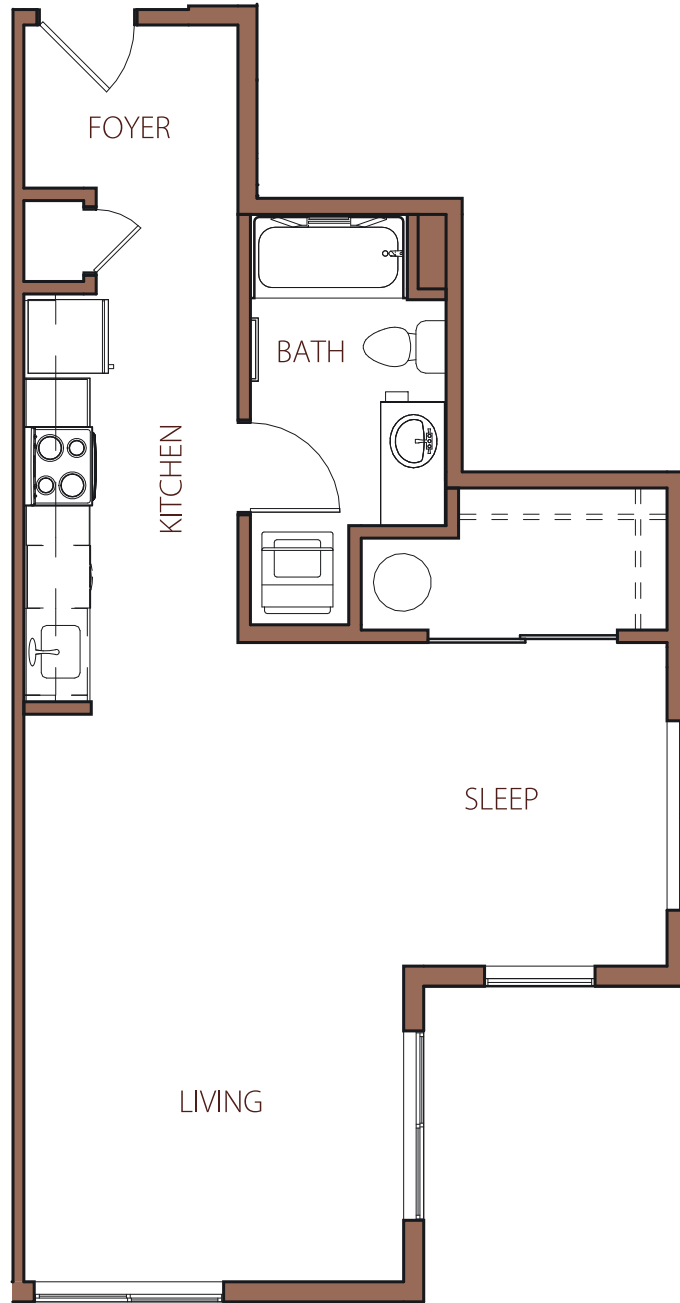

GREEN HILL
APARTMENTS

A1

Studio+
1 Bathroom
586 Sq.Ft.*

BUILDING B

All floor plans, maps, plans, landscaping and elevation renderings are artist's conceptions and are not necessarily to scale. *Square footage and dimensions are architectural approximations and subject to change without notice.