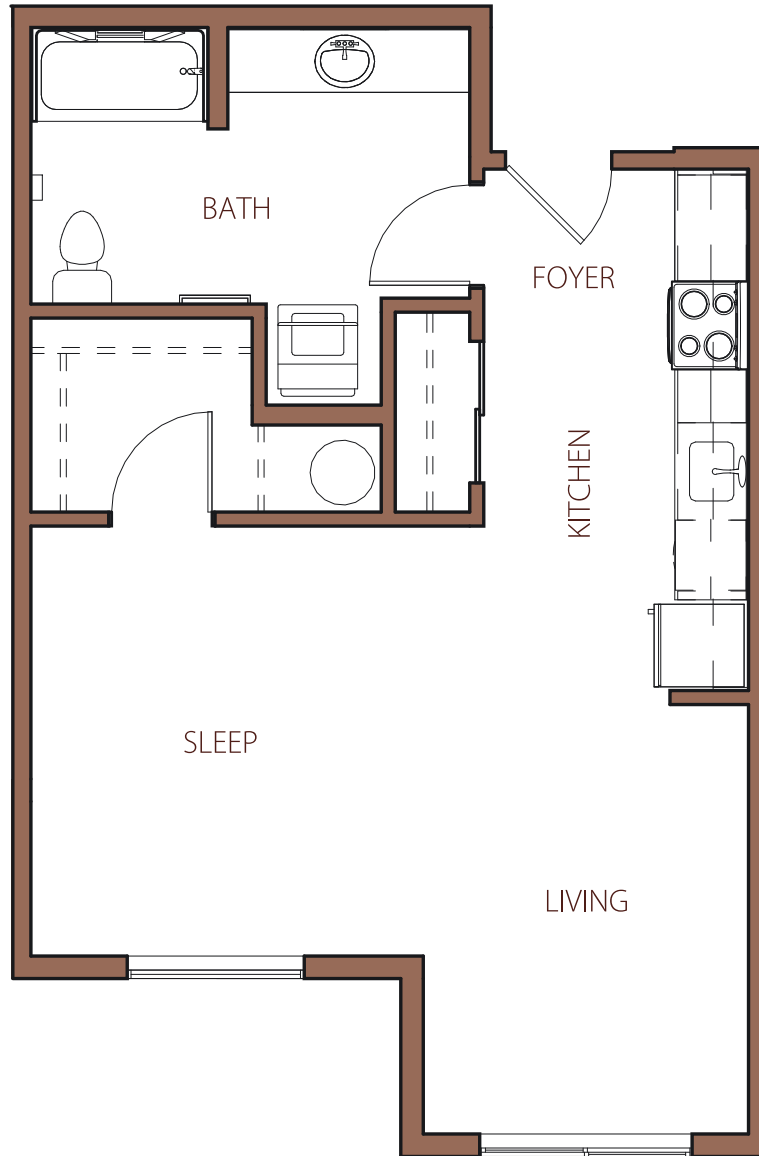

GREEN HILL
APARTMENTS

A2

Studio+
1 Bathroom
546 Sq.Ft.*

BUILDING B

All floor plans, maps, plans, landscaping and elevation renderings are artist's conceptions and are not necessarily to scale. *Square footage and dimensions are architectural approximations and subject to change without notice.