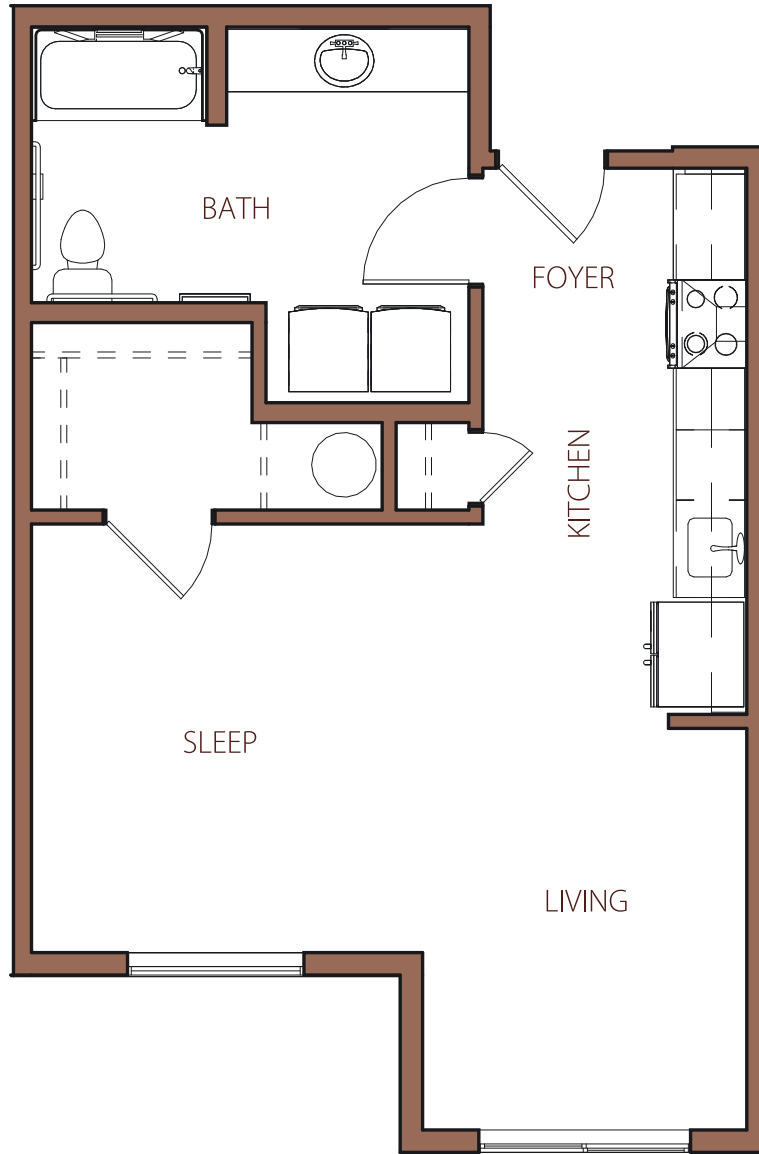

**GREEN HILL**  
APARTMENTS

**A2a**

Studio+  
1 Bathroom  
546 Sq.Ft.\*

**BUILDING B**

All floor plans, maps, plans, landscaping and elevation renderings are artist's conceptions and are not necessarily to scale. \*Square footage and dimensions are architectural approximations and subject to change without notice.