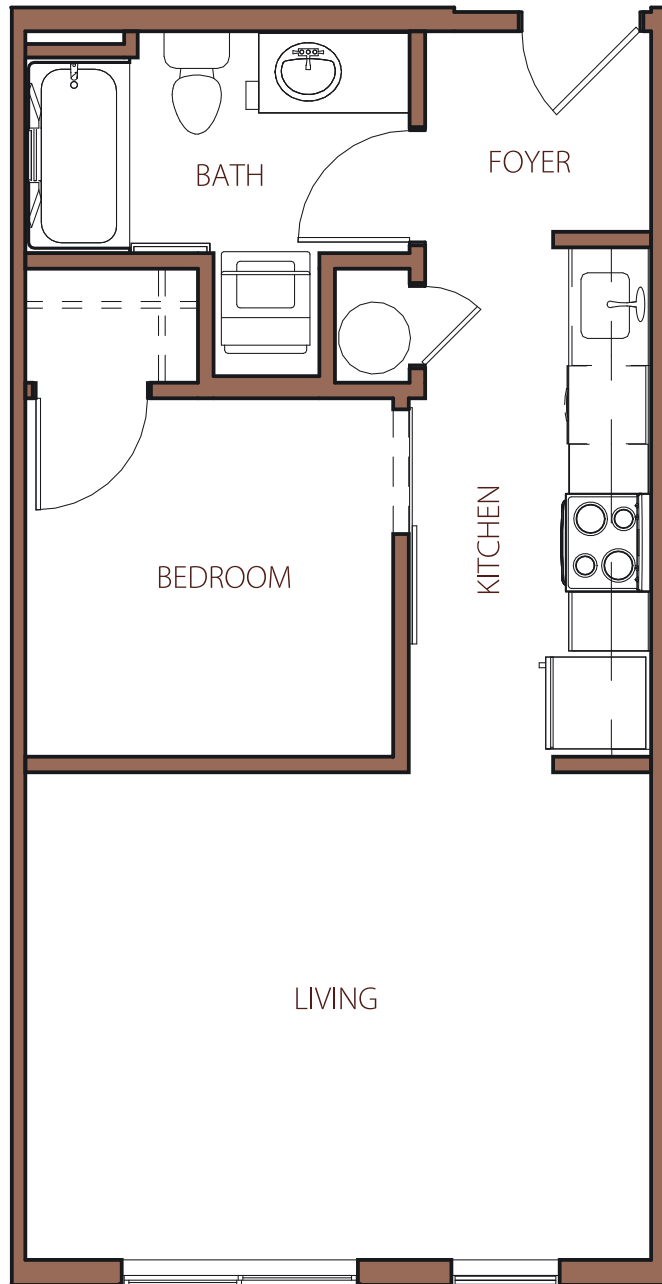

GREEN HILL
APARTMENTS

B1

Studio+
1 Bathroom
496 Sq.Ft.*

BUILDING B

All floor plans, maps, plans, landscaping and elevation renderings are artist's conceptions and are not necessarily to scale. *Square footage and dimensions are architectural approximations and subject to change without notice.