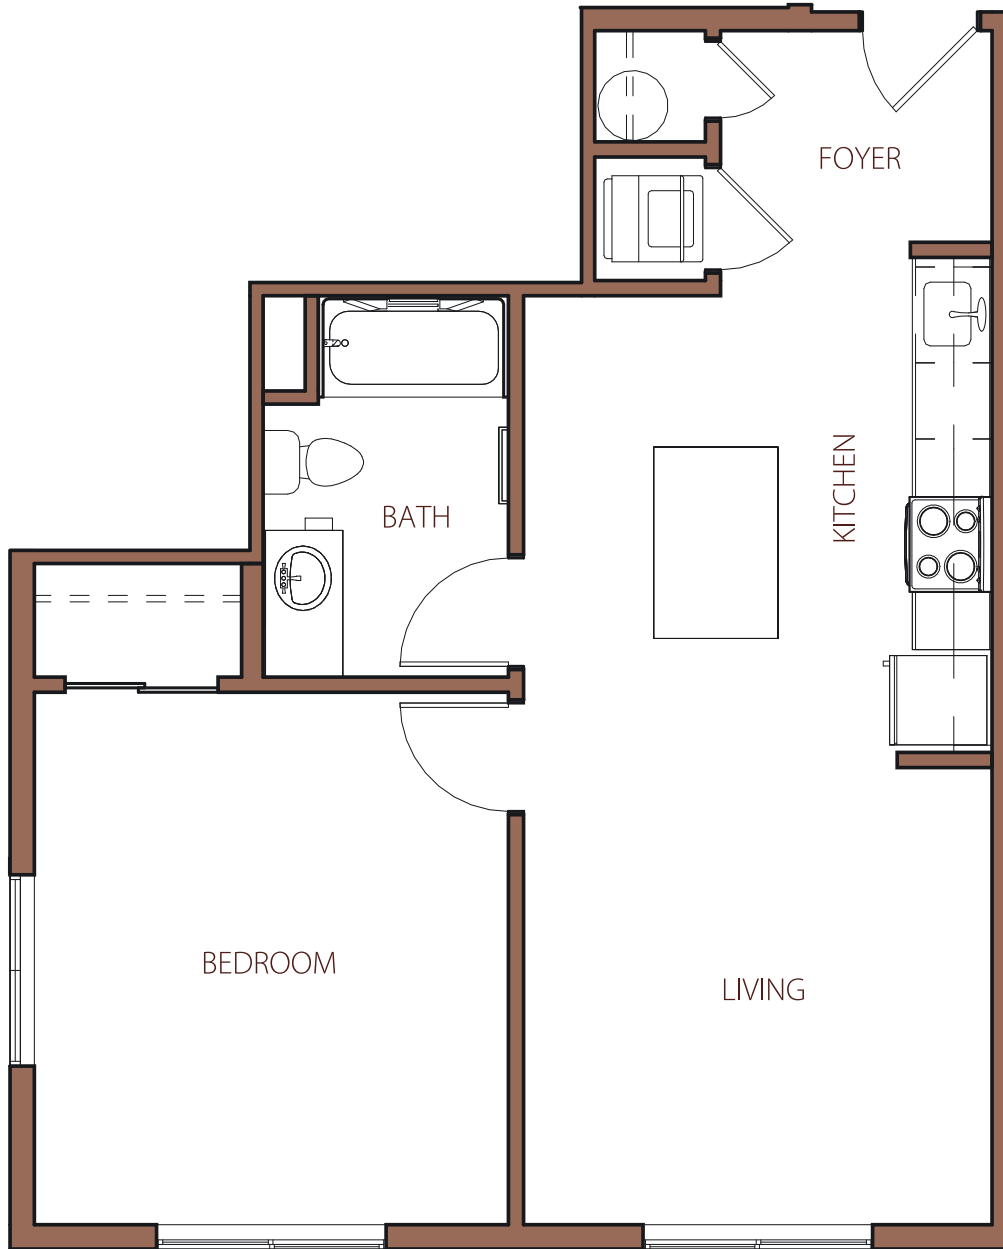

GREEN HILL
APARTMENTS

B2

1 Bedroom
1 Bathroom
638 Sq.Ft.*

BUILDING B

All floor plans, maps, plans, landscaping and elevation renderings are artist's conceptions and are not necessarily to scale. *Square footage and dimensions are architectural approximations and subject to change without notice.