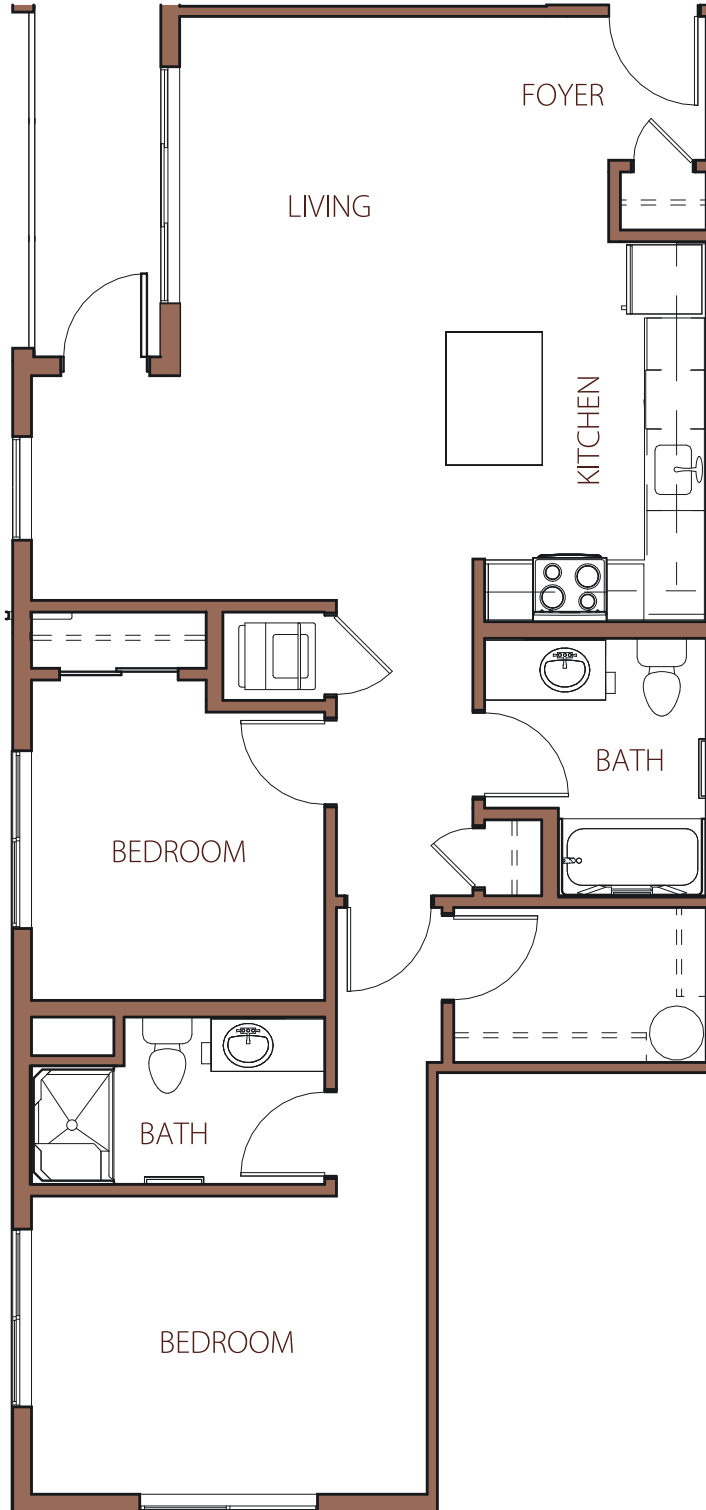

GREEN HILL
APARTMENTS

C1

2 Bedrooms
2 Bathrooms
938 Sq.Ft.*

BUILDING B

All floor plans, maps, plans, landscaping and elevation renderings are artist's conceptions and are not necessarily to scale. *Square footage and dimensions are architectural approximations and subject to change without notice.