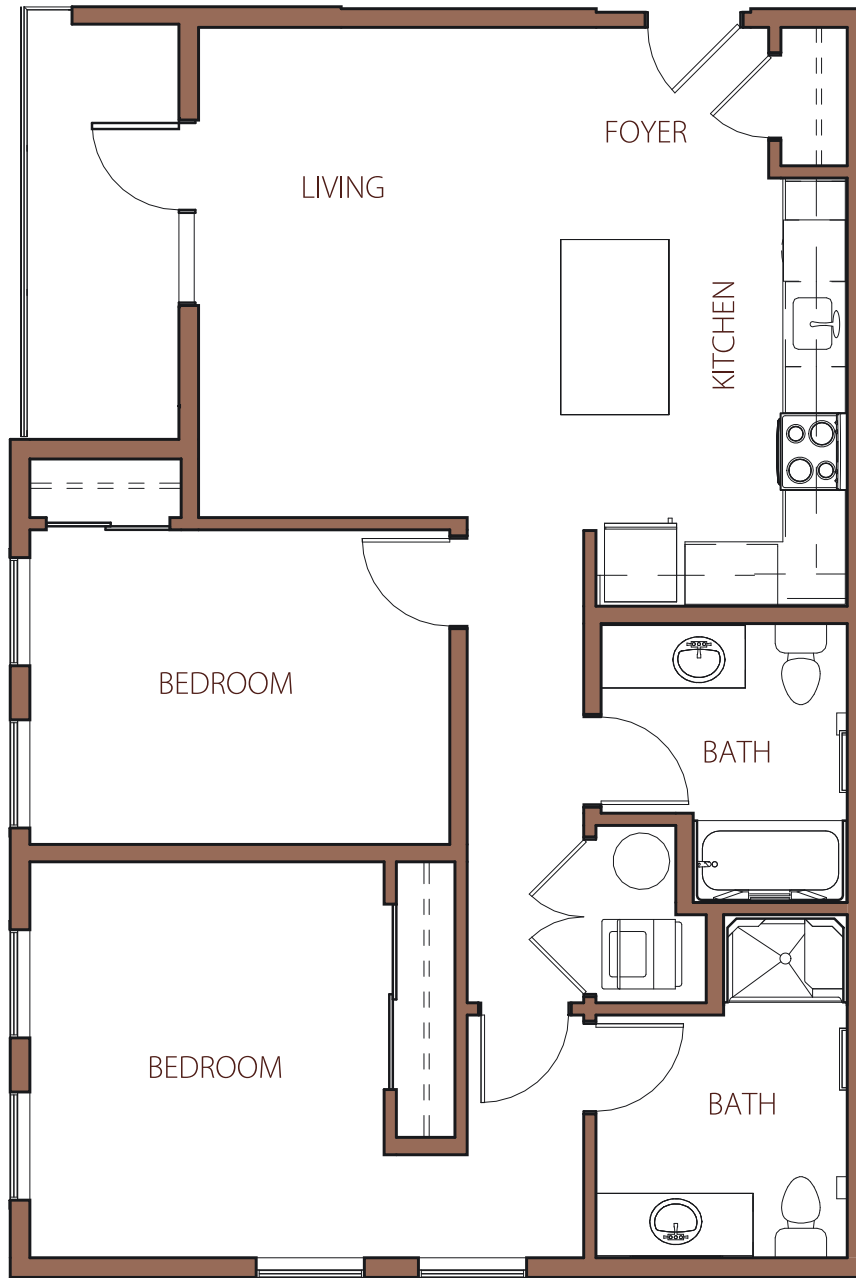

GREEN HILL
APARTMENTS

C5

2 Bedrooms
2 Bathrooms
971 Sq.Ft.*

BUILDING B

All floor plans, maps, plans, landscaping and elevation renderings are artist's conceptions and are not necessarily to scale. *Square footage and dimensions are architectural approximations and subject to change without notice.