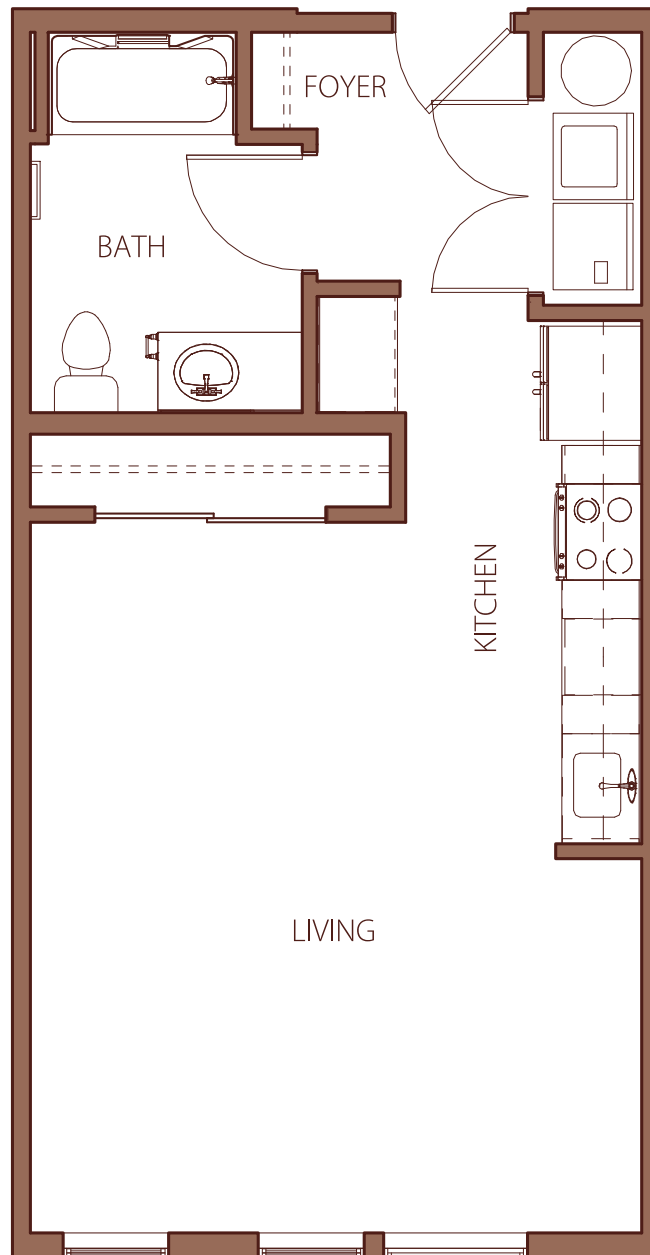

GREEN HILL
APARTMENTS

BUILDING A

A2

Studio
1 Bathroom
520 Sq.Ft.*

All floor plans, maps, plans, landscaping and elevation renderings are artist's conceptions and are not necessarily to scale. *Square footage and dimensions are architectural approximations and subject to change without notice.