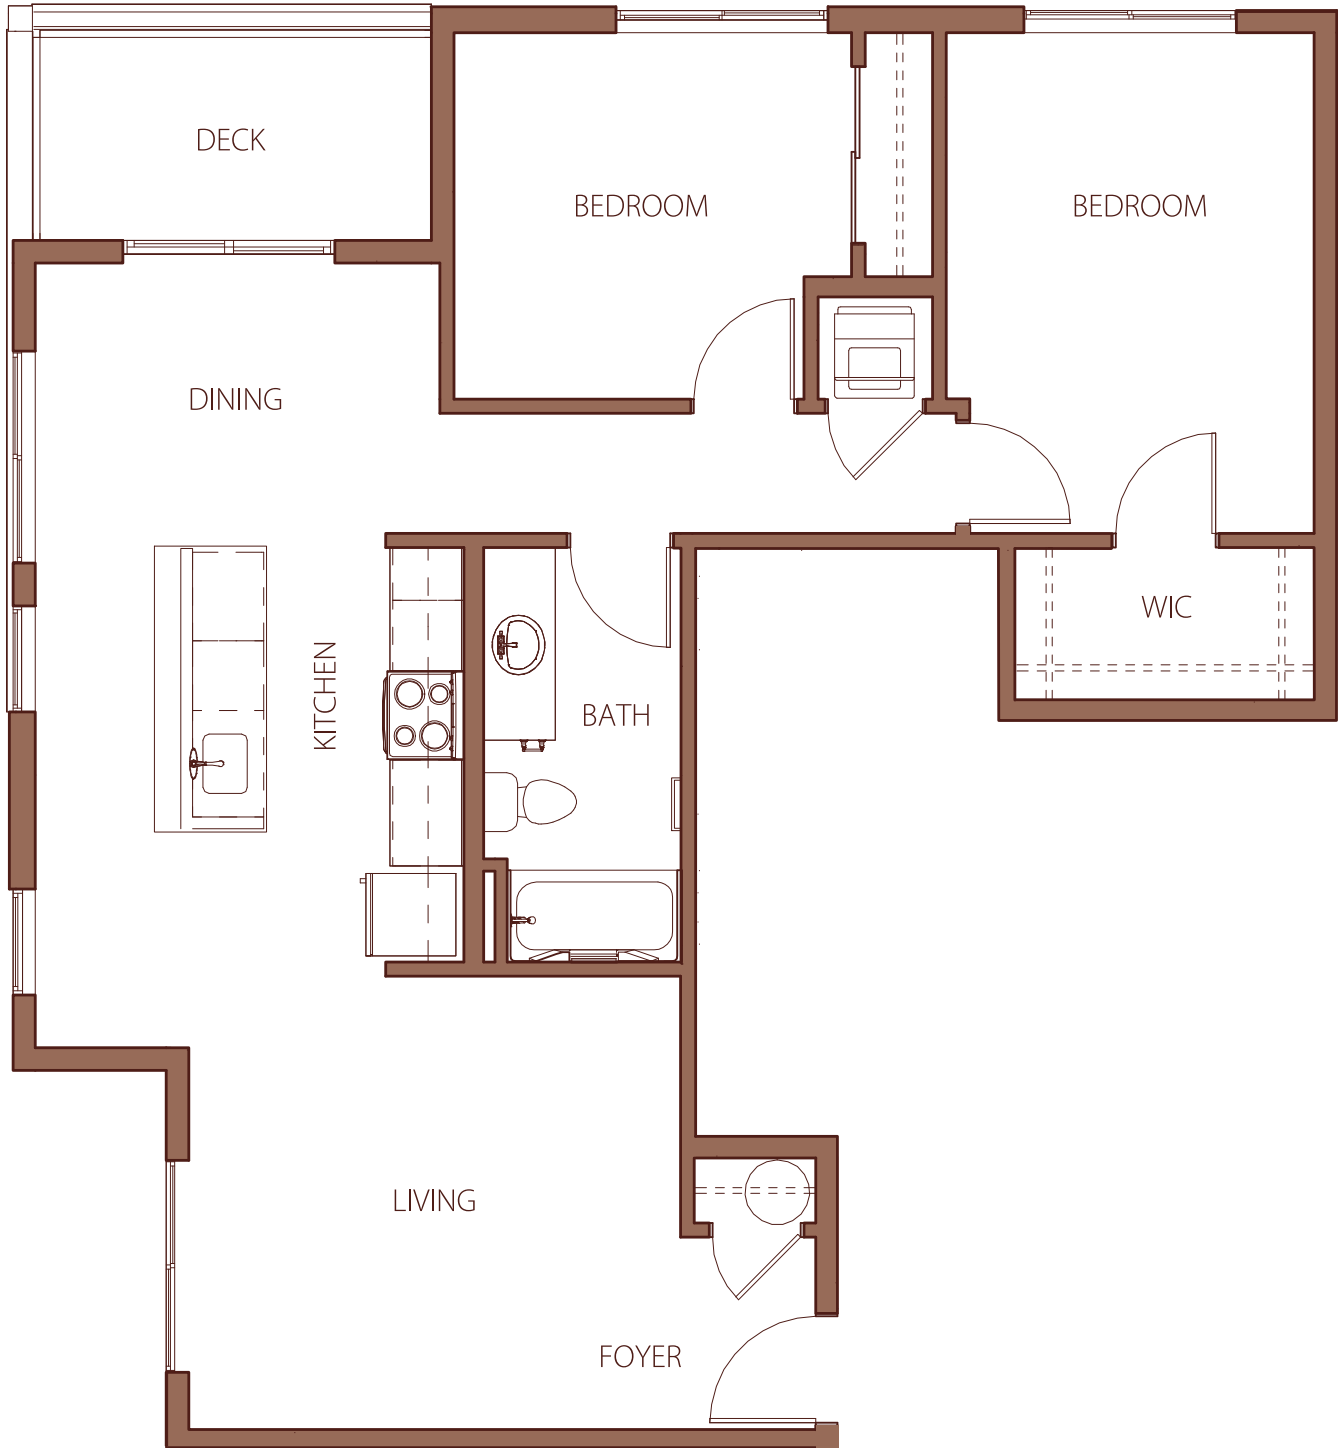

GREEN HILL
APARTMENTS

BUILDING A

C3

2 Bedrooms
1 Bathroom
979 Sq.Ft.*

All floor plans, maps, plans, landscaping and elevation renderings are artist's conceptions and are not necessarily to scale. *Square footage and dimensions are architectural approximations and subject to change without notice.